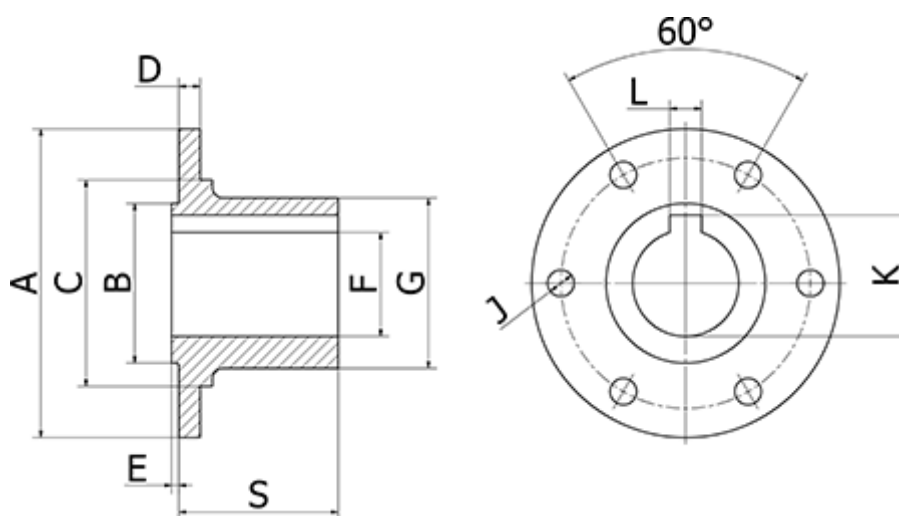

Article number: 071110240

Description: Elbe Modflange 1.110.240
Ø100 Hole size 40H7

Measures

A = 100	J	= 8
B = 57	K	= 43.3
C = 70.7	L	= 12
D = 8	Number of flange holes	= 6
E = 2.3	S	= 62
F = 40H7		
G = 60		
H = 84		